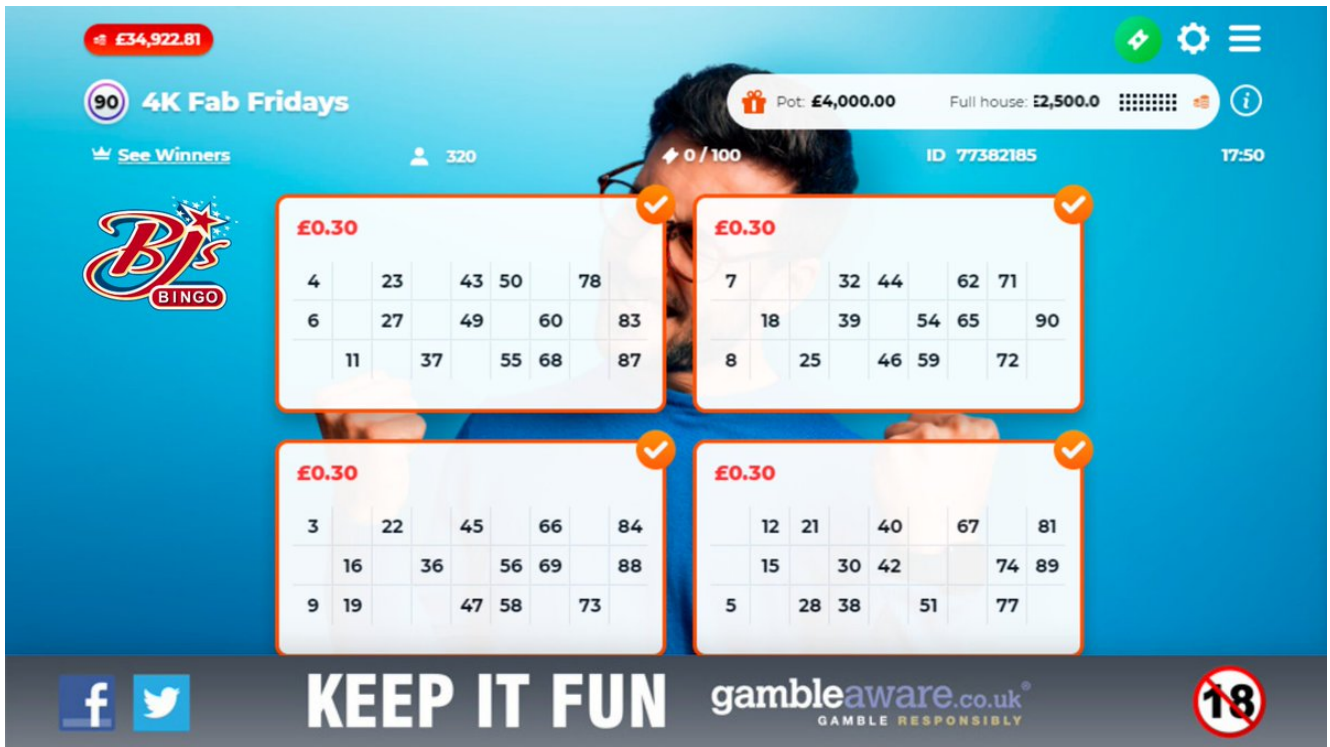

0

0

```
[/et_pb_text][et_pb_column type="1_4"
_builder_version="3.0.47" custom_padding="|||"
custom_padding__hover="|||"] [et_pb_text
_builder_version="3.27.4" header_text_color="#bf0033"
background_size="initial" background_position="top_left"
background_repeat="repeat" background_layout="dark"
use_border_color="off" border_color="#ffffff"
border_style="solid"]
```

Site Map

```
[/et_pb_text][et_pb_text
_builder_version="3.27.4"
background_size="initial" background_position="top_left"
background_repeat="repeat" background_layout="dark"
use_border_color="off" border_color="#ffffff"
border_style="solid"]
```

- [Join Today](#)
- [BJs Bingo in Birmingham](#)
- [Birmingham Prices and Times](#)
- [Birmingham News & Promotions](#)
- [Contact Us at Birmingham](#)