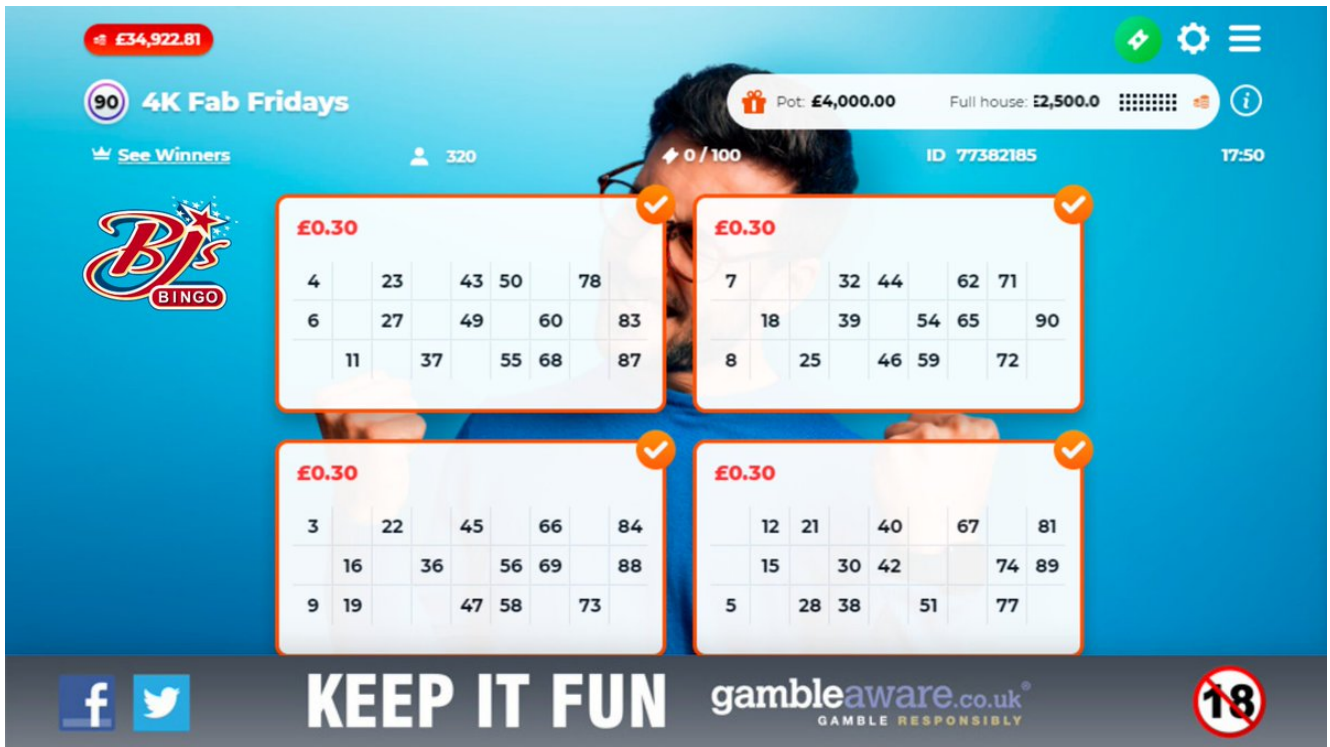

[BJ's Bingo - Kitts @BJsBingoKitts](#)

[4 days ago](#)

Will you be playing our £4k Fab Friday Bingo 🎲♂️ Game TONIGHT
at 9:30pm 📺 1Line=£500, 2Lines=£1,000, Full House=£2,500

<https://t.co/ea0EdtRPr0>

Over 18's 📺 Keep It Fun 📺 <https://t.co/UVrgGVtJjV> 📺
<https://t.co/y5cu4KhqCk>
[View on Twitter](#)